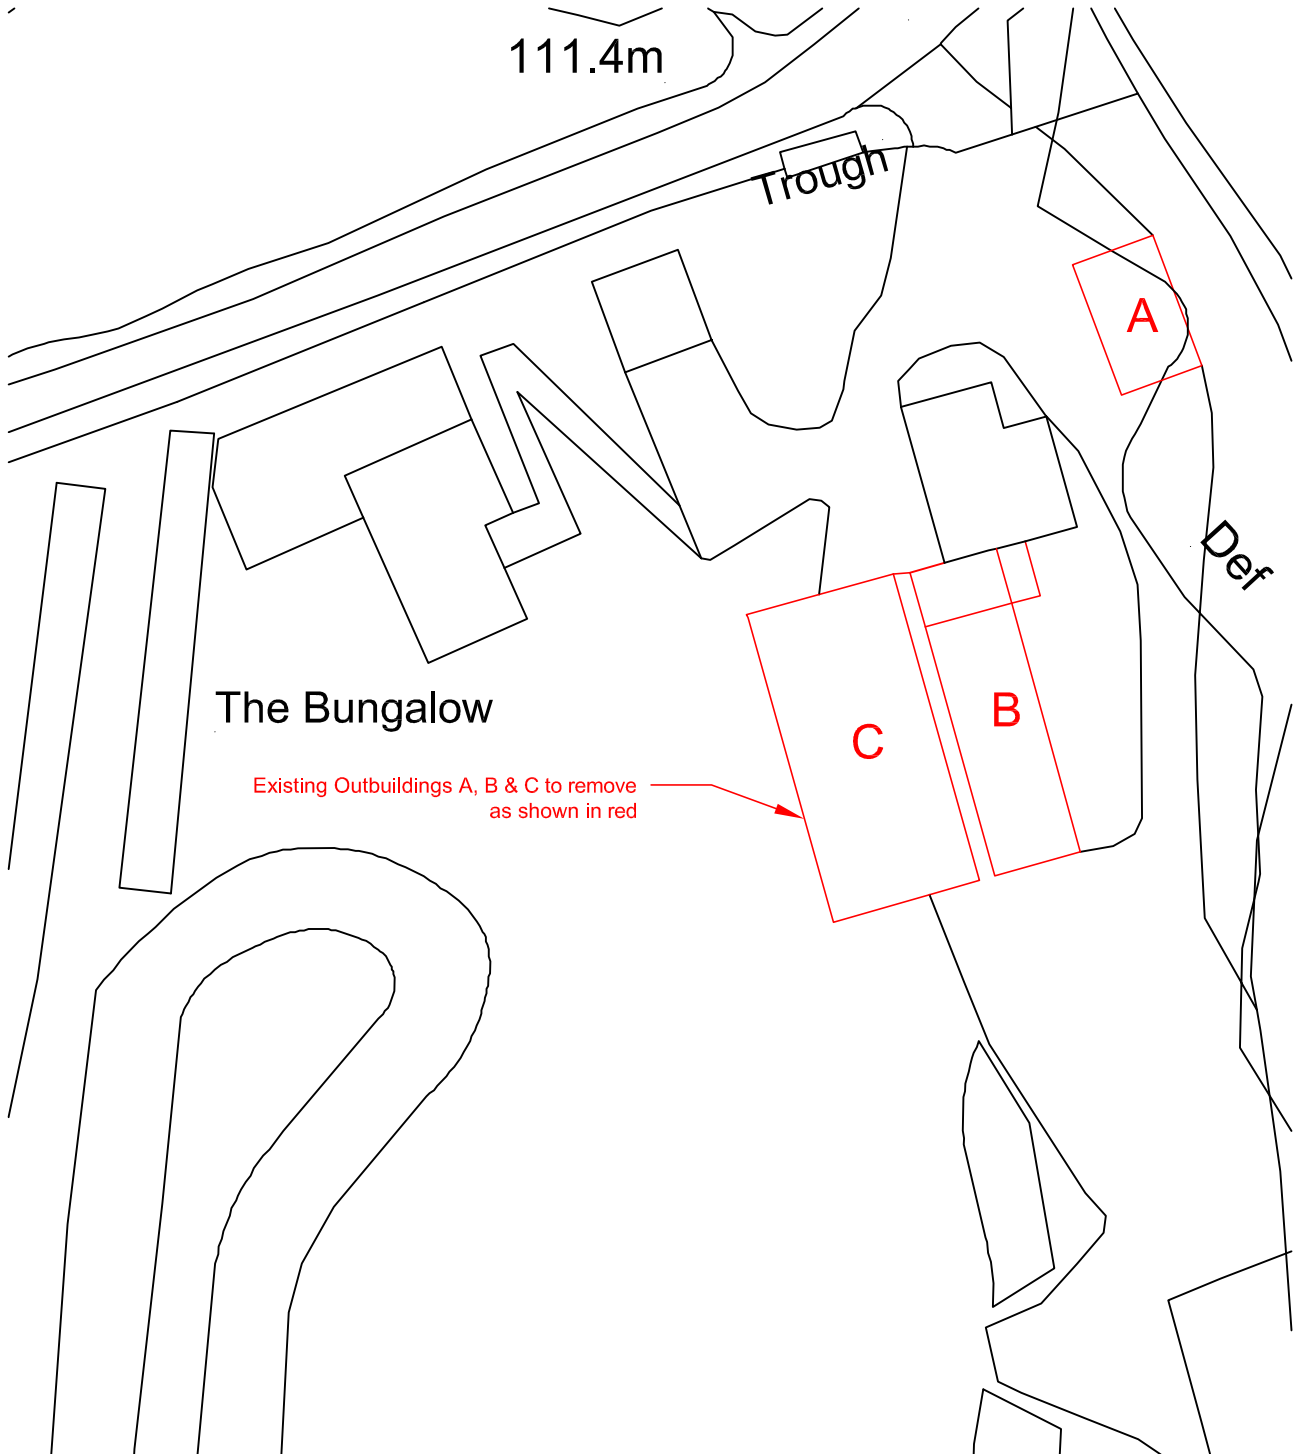

**PROPOSED WORK SHOWN IN RED**

Address

Rockley Nursery  
Pilley lane  
Birdwell  
Barnsley  
S75 3AW

Plan No	AH0159-2	Os. Ref.	se3400
Date	May '18	Drawn By	AH
		Scale	1:500

**EXISTING SITE PLAN**