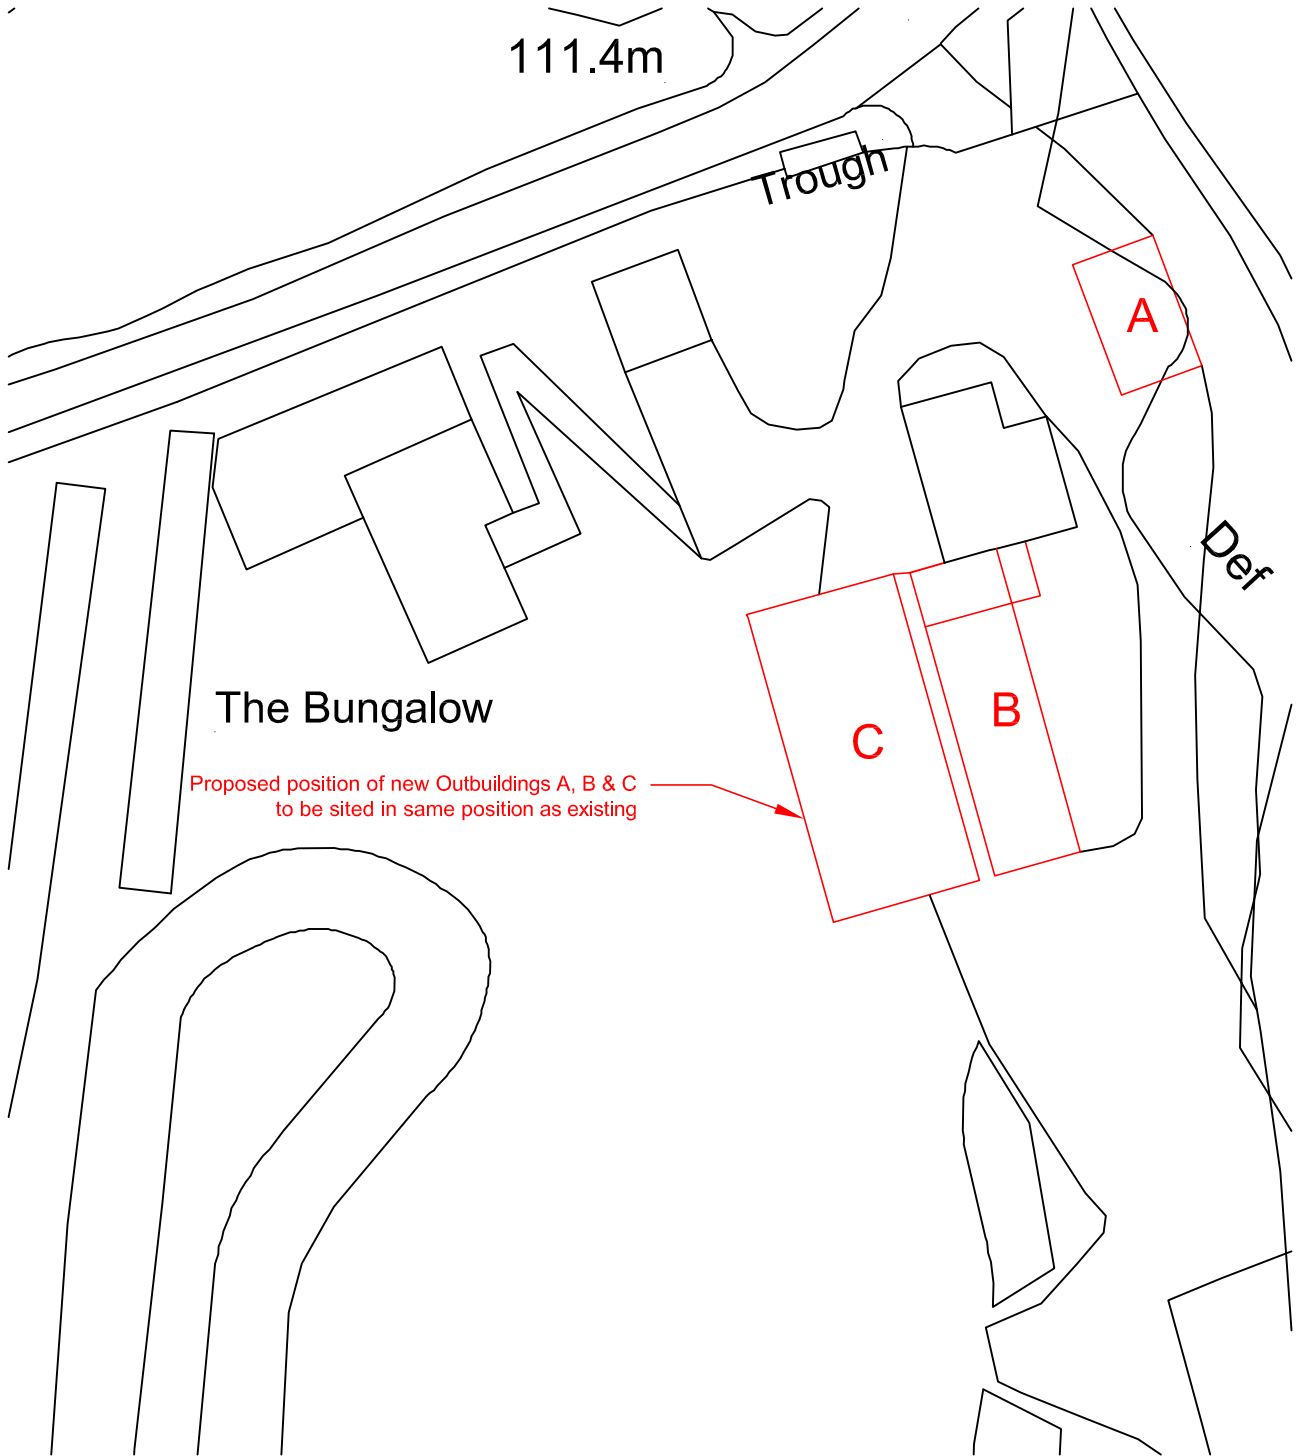

PROPOSED WORK SHOWN IN RED

Address

Rockley Nursery
Pilley lane
Birdwell
Barnsley
S75 3AW

Plan No AH0159-5

Os. Ref. se3400

Date May '18

Drawn By AH

Scale 1:500

PROPOSED SITE PLAN