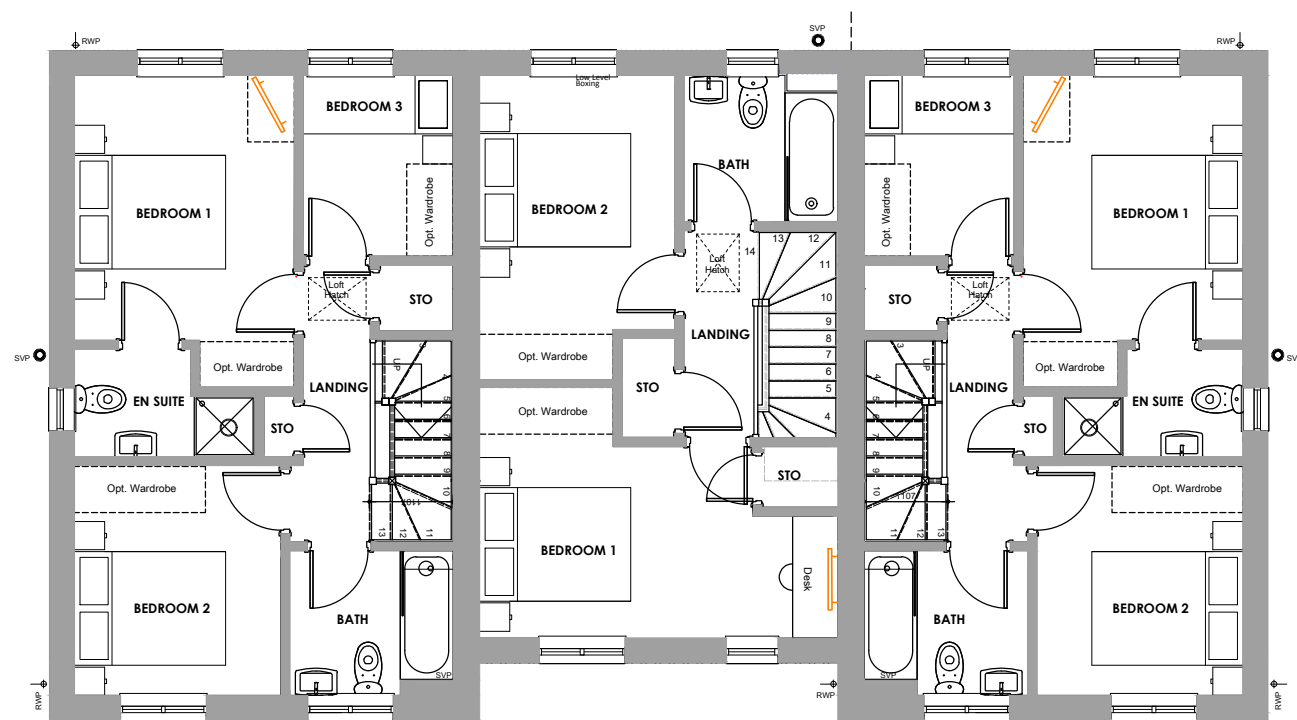

Ground Floor Layout

First Floor Layout

Housetype: MALHAM - 772 SQ.FT BEDALE - 898 SQ.FT	Date: September 2018	Scale @ A3: 1:100 Plans	Rev.	Description	Date
	Drawing Title: Planning Drawings	Drawing reference: RH30/S/772/898/T/AS/AS/OP	Drawing Number: 00	Rev. --	